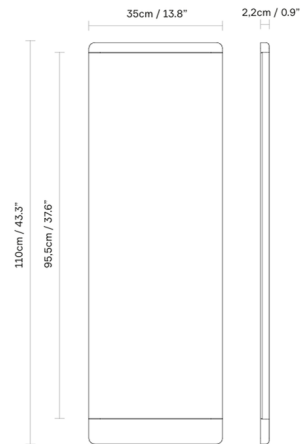

## Rim Wall Mirror By Form & Refine

### Description

The Rim Wall Mirror features an infinity glass finish. This object is both incredibly practical as well as sophisticated and will complement most modern living spaces, bathrooms, hallways, or bedrooms.

### Specifications

COLOR	N/A
BODY FINISH	Natural Oak
WATTAGE	N/A
DIMMER	N/A
DIMENSIONS	13.8"W x 43.3"H x 0.9"D
BULB	N/A
COUNTRY OF ORIGIN	Bosnia and Herzegovina

CLICK TO VIEW PRODUCT

Notes: