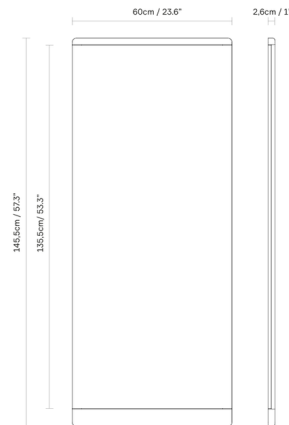

By Form & Refine

Description

The Rim Pin Board is a design element composed of 100% recycled canvas and solid wood. These two material components result in a natural and warm look, which provide an aesthetically pleasing functional object for the modern living space. The pin board is an aid in organizing and inspiring your daily life by presenting ideas in a modern and welcoming style.

Shown in white oak

Specifications

COLOR	N/A
BODY FINISH	White Oak
WATTAGE	N/A
DIMMER	N/A
DIMENSIONS	23.6"W x 57.3"H x 1"D
BULB	N/A
COUNTRY OF ORIGIN	Bosnia and Herzegovina

CLICK TO VIEW PRODUCT

Notes: