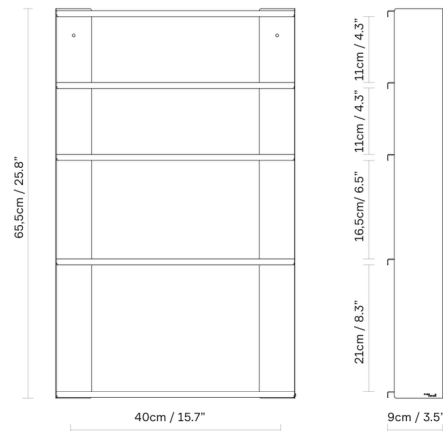

## Taper Wall Shelf Unit

By Form & Refine

### Description

The Taper Wall Shelf Unit is a delicate and shallow yet spacious shelf unit that offers convenient storage in the kitchen, bathroom, office, hallway or living room. Each shelf has a gently rounded front to emphasize the detailing of the individual elements and give a smooth touch to the raw steel profiles. With its shallow depth, this functional unit provides an elegant place to display your favorite objects and drop off your everyday carry.

### Specifications

COLOR	N/A
BODY FINISH	Brushed Steel
WATTAGE	N/A
DIMMER	N/A
DIMENSIONS	15.7"W x 25.8"H x 3.5"D
BULB	N/A
COUNTRY OF ORIGIN	Lithuania

CLICK TO VIEW PRODUCT

Notes: