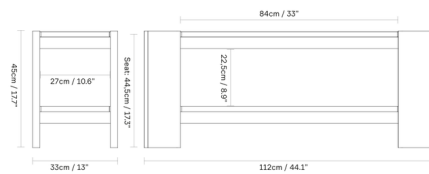

Description

The Beam Bench is a handy and sturdy wooden bench for almost any home environment with a long practical shelf underneath for storing everyday items. The striking H-shaped end frames, which show off the beautiful grain of the pinewood, are joined to smoothly embrace the solid top. The bench is finished with ultra-matt lacquer for extra protection.

Shown in pine

Specifications

COLOR	N/A
BODY FINISH	Pine
WATTAGE	N/A
DIMMER	N/A
DIMENSIONS	44.1"W x 17.7"H x 13"D
BULB	N/A
COUNTRY OF ORIGIN	Bosnia and Herzegovina

CLICK TO VIEW PRODUCT

Notes: