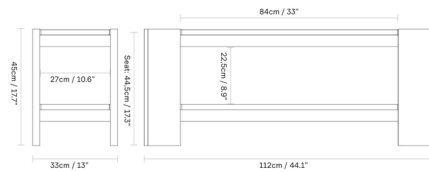

Description

The Beam Bench is a handy and sturdy wooden bench for almost any home environment with a long practical shelf underneath for storing everyday items. The striking H-shaped end frames, which show off the beautiful grain of the pinewood, are joined to smoothly embrace the solid top. The bench is finished with ultra-matt lacquer for extra protection.

Shown in pine

Specifications

COLOR	N/A
BODY FINISH	Pine
WATTAGE	N/A
DIMMER	N/A
DIMENSIONS	44.1"W x 17.7"H x 13"D
BULB	N/A
COUNTRY OF ORIGIN	Bosnia and Herzegovina

CLICK TO VIEW PRODUCT

Notes: