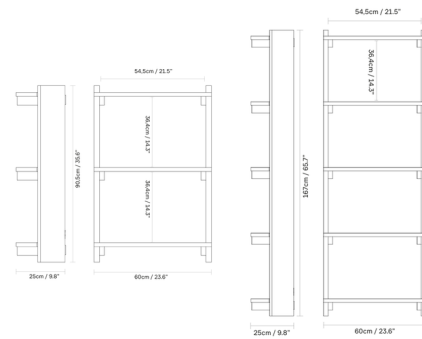

## Beam Wall Shelf

By Form & Refine

### Description

The Beam Wall Shelf is a durable and practical wooden wall shelf with a good depth for easy storage or display. The striking H-shaped end frames, which show off the beautiful grain of the pinewood, are joined to smoothly embrace the solid top. Made from locally sourced Bosnian pine, a warm raw material and a great alternative to traditional slow-growing wood, this attractive wooden shelf is a sustainable choice. The shelf is finished with ultra-matt lacquer for extra protection.

### Specifications

COLOR	N/A
BODY FINISH	Pine
WATTAGE	N/A
DIMMER	N/A
DIMENSIONS	23.6"W x 35.6"H x 9.8"D
BULB	N/A
COUNTRY OF ORIGIN	Bosnia and Herzegovina

CLICK TO VIEW PRODUCT

Notes: