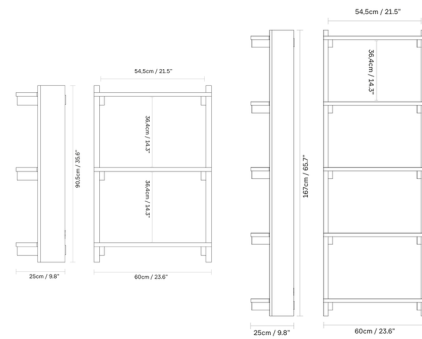

By Form & Refine

Description

The Beam Wall Shelf is a durable and practical wooden wall shelf with a good depth for easy storage or display. The striking H-shaped end frames, which show off the beautiful grain of the pinewood, are joined to smoothly embrace the solid top. Made from locally sourced Bosnian pine, a warm raw material and a great alternative to traditional slow-growing wood, this attractive wooden shelf is a sustainable choice. The shelf is finished with ultra-matt lacquer for extra protection.

Shown in pine

Specifications

COLOR	N/A
BODY FINISH	Pine
WATTAGE	N/A
DIMMER	N/A
DIMENSIONS	23.6"W x 35.6"H x 9.8"D
BULB	N/A
COUNTRY OF ORIGIN	Bosnia and Herzegovina

CLICK TO VIEW PRODUCT

Notes: