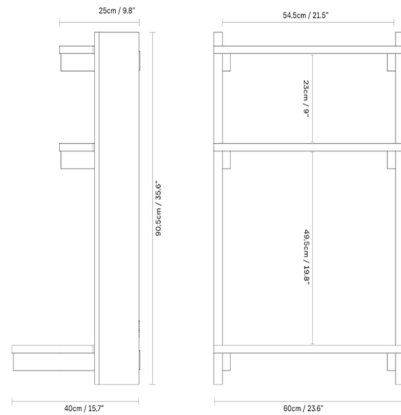

By Form & Refine

Description

The Beam Wall Shelf with Desk is a durable and practical wooden wall shelf with a good depth for easy storage or display. The lowest shelf can be used as a small desk in your home office when space is tight. The striking detail of the H-shaped end frames, which show off the beautiful grain of the pinewood, are joined to a solid top that smoothly embrace them. The shelf is finished with ultra-matt lacquer for extra protection.

Shown in pine

Specifications

COLOR	N/A
BODY FINISH	Pine
WATTAGE	N/A
DIMMER	N/A
DIMENSIONS	23.6"W x 35.6"H x 15.7"D
BULB	N/A
COUNTRY OF ORIGIN	Bosnia and Herzegovina

CLICK TO VIEW PRODUCT

Notes: