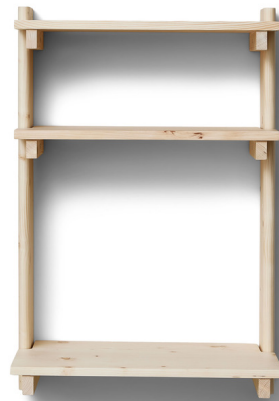

Lightology

lightology.com
866-954-4489
04-24-26

Project: _____

Company: _____

Location: _____ Fixture Type: _____

SPEC #: **FNRI415698**

Approved On: _____ Approved By: _____

Beam Wall Shelf with Desk

By Form & Refine

Description

The Beam Wall Shelf with Desk is a durable and practical wooden wall shelf with a good depth for easy storage or display. The lowest shelf can be used as a small desk in your home office when space is tight. The striking detail of the H-shaped end frames, which show off the beautiful grain of the pinewood, are joined to a solid top that smoothly embrace them. The shelf is finished with ultra-matt lacquer for extra protection.

Shown in pine

Specifications

COLOR	N/A
BODY FINISH	Pine
WATTAGE	N/A
DIMMER	N/A
DIMENSIONS	23.6"W x 35.6"H x 15.7"D
BULB	N/A
COUNTRY OF ORIGIN	Bosnia and Herzegovina

CLICK TO VIEW PRODUCT

Notes: