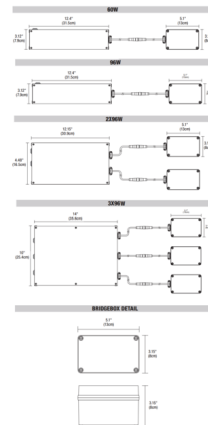

### Description

The Pure Smart Wi-Fi PSBB Static White Power Supply for Geometric Ceiling contains a Wi-Fi enabled WiZ Pro Type UR Bridgebox which allows for integration into the WiZ Pro Wireless control ecosystem. No hub required and provides single channel control of Static White LED strips. The WiZ App and Wi-Fi Room Controller from Pure Smart allow for dimming, grouping, scheduling, and the programming of preset and custom scenes. Voice control is available through integration with Amazon Alexa, Google Assistant, Siri Shortcuts, IFTTT, and SmartThings. Communicates via 2.4GHz Wi-Fi only. Accepts an input voltage in a range of 120-277V and outputs 24VDC power. Dims down to 5%. Integrated short circuit, overload, and thermal protection. Easily accessible external pushbutton allows for power cycling which triggers pairing mode to the connected smart device. The PSBB Power Supply for Geometric Ceiling is compatible with Cirrus MIYO and GeoForm fixtures by PureEdge Lighting.

### Specifications

COLOR	N/A
BODY FINISH	White
WATTAGE	60W
DIMMER	N/A
DIMENSIONS	12.4"W x 2.18"H x 3.12"D
BULB NOT INCLUDED	LED/60W/24V LED

Shown in white

CLICK TO VIEW PRODUCT

Notes: