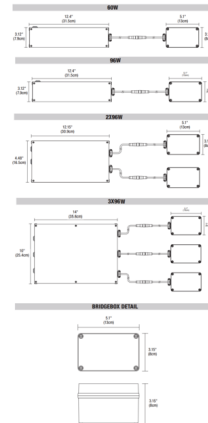

By PureEdge Lighting

Description

The Pure Smart Wi-Fi PSBB Static White Power Supply for Chandeliers contains a Wi-Fi enabled WiZ Pro Type UR Bridgebox which allows for integration into the WiZ Pro Wireless control ecosystem. No hub required and provides single channel control of Static White LED strips. The WiZ App and Wi-Fi Room Controller from Pure Smart allow for dimming, grouping, scheduling, and the programming of preset and custom scenes. Voice control is available through integration with Amazon Alexa, Google Assistant, Siri Shortcuts, IFTTT, and SmartThings. Communicates via 2.4GHz Wi-Fi only. Accepts an input voltage in a range of 120-277V and outputs 24VDC power. Dims down to 5%. Integrated short circuit, overload, and thermal protection. Easily accessible external pushbutton allows for power cycling which triggers pairing mode to the connected smart device. The PSBB Power Supply for Chandeliers is compatible with Pix Stix Cirrus, Pix Stix Tie Stix, Pix Stix Zipp, and Pix Stix Zipp Wave fixtures by PureEdge Lighting.

Shown in white

Specifications

COLOR	N/A
BODY FINISH	White
WATTAGE	60W
DIMMER	N/A
DIMENSIONS	12.4"W x 2.18"H x 3.12"D
BULB NOT INCLUDED	LED/60W/24V LED

CLICK TO VIEW PRODUCT

Notes: