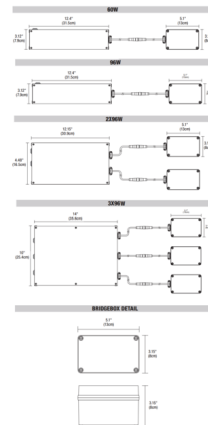

Description

The Pure Smart Wi-Fi PSBB Static White Power Supply for Ceiling Linear contains a Wi-Fi enabled WiZ Pro Type UR Bridgebox which allows for integration into the WiZ Pro Wireless control ecosystem. No hub required and provides single channel control of Static White LED strips. The WiZ App and Wi-Fi Room Controller from Pure Smart allow for dimming, grouping, scheduling, and the programming of preset and custom scenes. Voice control is available through integration with Amazon Alexa, Google Assistant, Siri Shortcuts, IFTTT, and SmartThings. Communicates via 2.4GHz Wi-Fi only. Accepts an input voltage in a range of 120-277V and outputs 24VDC power. Dims down to 5%. Integrated short circuit, overload, and thermal protection. Easily accessible external pushbutton allows for power cycling which triggers pairing mode to the connected smart device. The PSBB Power Supply for Ceiling Linear is compatible with Cirrus Ceiling, Glide Ceiling, Nova Ceiling, and Zipp Ceiling fixtures by PureEdge Lighting.

Specifications

COLOR	N/A
BODY FINISH	White
WATTAGE	60W
DIMMER	N/A
DIMENSIONS	12.4"W x 2.18"H x 3.12"D
BULB NOT INCLUDED	LED/60W/24V LED

Shown in white

CLICK TO VIEW PRODUCT

Notes: