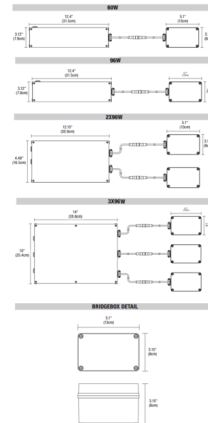

Description

The Pure Smart Wi-Fi PSBB Static White Power Supply for Display contains a Wi-Fi enabled WiZ Pro Type UR Bridgebox which allows for integration into the WiZ Pro Wireless control ecosystem. No hub required and provides single channel control of Static White LED strips. The WiZ App and Wi-Fi Room Controller from Pure Smart allow for dimming, grouping, scheduling, and the programming of preset and custom scenes. Voice control is available through integration with Amazon Alexa, Google Assistant, Siri Shortcuts, IFTTT, and SmartThings. Communicates via 2.4GHz Wi-Fi only. Accepts an input voltage in a range of 120-277V and outputs 24VDC power. Dims down to 5%. Integrated short circuit, overload, and thermal protection. Easily accessible external pushbutton allows for power cycling which triggers pairing mode to the connected smart device. The PSBB Power Supply for Display is compatible with Pipeline fixtures from PureEdge Lighting.

Specifications

COLOR	N/A
BODY FINISH	White
WATTAGE	60W
DIMMER	N/A
DIMENSIONS	12.4"W x 2.18"H x 3.12"D
BULB NOT INCLUDED	LED/60W/24V LED

Shown in white

CLICK TO VIEW PRODUCT

Notes: