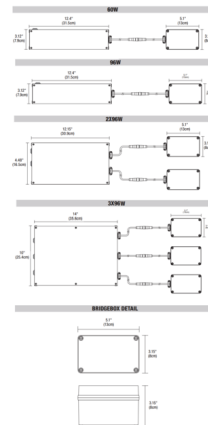

Description

The Pure Smart Wi-Fi PSBB Static White Power Supply for Flex Neon contains a Wi-Fi enabled WiZ Pro Type UR Bridgebox which allows for integration into the WiZ Pro Wireless control ecosystem. No hub required and provides single channel control of Static White LED strips. The WiZ App and Wi-Fi Room Controller from Pure Smart allow for dimming, grouping, scheduling, and the programming of preset and custom scenes. Voice control is available through integration with Amazon Alexa, Google Assistant, Siri Shortcuts, IFTTT, and SmartThings. Communicates via 2.4GHz Wi-Fi only. Accepts an input voltage in a range of 120-277V and outputs 24VDC power. Dims down to 5%. Integrated short circuit, overload, and thermal protection. Easily accessible external pushbutton allows for power cycling which triggers pairing mode to the connected smart device. The PSBB Power Supply for Flex Neon is compatible with Flex Neon fixtures by PureEdge Lighting.

Specifications

COLOR	N/A
BODY FINISH	White
WATTAGE	60W
DIMMER	N/A
DIMENSIONS	12.4"W x 2.18"H x 3.12"D
BULB NOT INCLUDED	LED/60W/24V LED

Shown in white

CLICK TO VIEW PRODUCT

Notes: