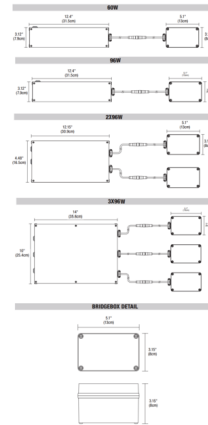

By PureEdge Lighting

Description

The Pure Smart Wi-Fi PSBB Static White Power Supply for Light Channel contains a Wi-Fi enabled WiZ Pro Type UR Bridgebox which allows for integration into the WiZ Pro Wireless control ecosystem. No hub required and provides single channel control of Static White LED strips. The WiZ App and Wi-Fi Room Controller from Pure Smart allow for dimming, grouping, scheduling, and the programming of preset and custom scenes. Voice control is available through integration with Amazon Alexa, Google Assistant, Siri Shortcuts, IFTTT, and SmartThings. Communicates via 2.4GHz Wi-Fi only. Accepts an input voltage in a range of 120-277V and outputs 24VDC power. Dims down to 5%. Integrated short circuit, overload, and thermal protection. Easily accessible external pushbutton allows for power cycling which triggers pairing mode to the connected smart device. The PSBB Power Supply for Light Channel is compatible with Light Channel Micro Grazer, Light Channel Recessed Millwork, and Light Channel Surface Mount fixtures by PureEdge Lighting.

Specifications

COLOR	N/A
BODY FINISH	White
WATTAGE	60W
DIMMER	N/A
DIMENSIONS	12.4"W x 2.18"H x 3.12"D
BULB NOT INCLUDED	LED/60W/24V LED

Shown in white

CLICK TO VIEW PRODUCT

Notes: