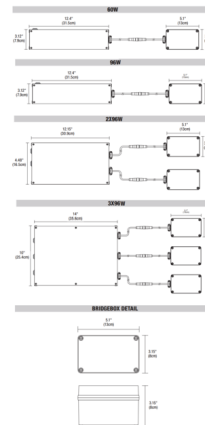

Shown in white

Specifications

COLOR	N/A
BODY FINISH	White
WATTAGE	60W
DIMMER	N/A
DIMENSIONS	12.4"W x 2.18"H x 3.12"D
BULB NOT INCLUDED	LED/60W/24V LED

CLICK TO VIEW PRODUCT

Notes: