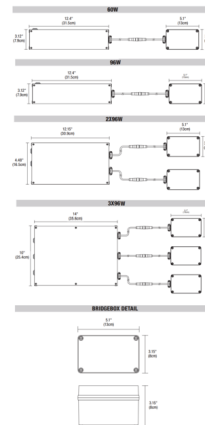

Description

The Pure Smart Wi-Fi PSBB Static White Power Supply for Recessed Circle contains a Wi-Fi enabled WiZ Pro Type UR Bridgebox which allows for integration into the WiZ Pro Wireless control ecosystem. No hub required and provides single channel control of Static White LED strips. The WiZ App and Wi-Fi Room Controller from Pure Smart allow for dimming, grouping, scheduling, and the programming of preset and custom scenes. Voice control is available through integration with Amazon Alexa, Google Assistant, Siri Shortcuts, IFTTT, and SmartThings. Communicates via 2.4GHz Wi-Fi only. Accepts an input voltage in a range of 120-277V and outputs 24VDC power. Dims down to 5%. Integrated short circuit, overload, and thermal protection. Easily accessible external pushbutton allows for power cycling which triggers pairing mode to the connected smart device. The PSBB Power Supply for Recessed Circle is compatible with TruCirque fixtures by PureEdge Lighting.

Specifications

COLOR	N/A
BODY FINISH	White
WATTAGE	60W
DIMMER	N/A
DIMENSIONS	12.4"W x 2.18"H x 3.12"D
BULB NOT INCLUDED	LED/60W/24V LED

Shown in white

CLICK TO VIEW PRODUCT

Notes: