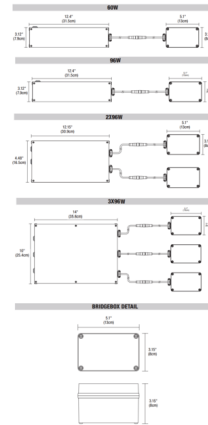

### Description

The Pure Smart Wi-Fi PSBB Static White Power Supply for Recessed Curve contains a Wi-Fi enabled WiZ Pro Type UR Bridgebox which allows for integration into the WiZ Pro Wireless control ecosystem. No hub required and provides single channel control of Static White LED strips. The WiZ App and Wi-Fi Room Controller from Pure Smart allow for dimming, grouping, scheduling, and the programming of preset and custom scenes. Voice control is available through integration with Amazon Alexa, Google Assistant, Siri Shortcuts, IFTTT, and SmartThings. Communicates via 2.4GHz Wi-Fi only. Accepts an input voltage in a range of 120-277V and outputs 24VDC power. Dims down to 5%. Integrated short circuit, overload, and thermal protection. Easily accessible external pushbutton allows for power cycling which triggers pairing mode to the connected smart device. The PSBB Power Supply for Recessed Curve is compatible with TruArch and TruCurve fixtures by PureEdge Lighting.

### Specifications

COLOR	N/A
BODY FINISH	White
WATTAGE	60W
DIMMER	N/A
DIMENSIONS	12.4"W x 2.18"H x 3.12"D
BULB NOT INCLUDED	LED/60W/24V LED

Shown in white

CLICK TO VIEW PRODUCT

Notes: