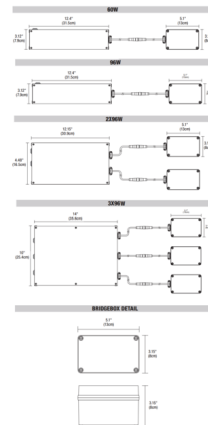

### Description

The Pure Smart Wi-Fi PSBB Static White Power Supply for Recessed Linear contains a Wi-Fi enabled WiZ Pro Type UR Bridgebox which allows for integration into the WiZ Pro Wireless control ecosystem. No hub required and provides single channel control of Static White LED strips. The WiZ App and Wi-Fi Room Controller from Pure Smart allow for dimming, grouping, scheduling, and the programming of preset and custom scenes. Voice control is available through integration with Amazon Alexa, Google Assistant, Siri Shortcuts, IFTTT, and SmartThings. Communicates via 2.4GHz Wi-Fi only. Accepts an input voltage in a range of 120-277V and outputs 24VDC power. Dims down to 5%. Integrated short circuit, overload, and thermal protection. Easily accessible external pushbutton allows for power cycling which triggers pairing mode to the connected smart device. The PSBB Power Supply for Recessed Linear is compatible with Reveal, TruLine, TruLine Trim, Veil, and Verge fixtures by PureEdge Lighting. NOTE: Not for use with Warm Dim LED strips or fixtures.

### Specifications

COLOR	N/A
BODY FINISH	White
WATTAGE	60W
DIMMER	N/A
DIMENSIONS	12.4"W x 2.18"H x 3.12"D
BULB NOT INCLUDED	LED/60W/24V LED

Shown in white

CLICK TO VIEW PRODUCT

Notes: