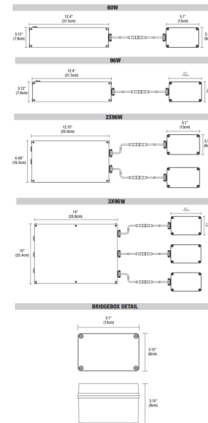

Description

The Pure Smart Wi-Fi PSBB Static White Power Supply for Recessed Square contains a Wi-Fi enabled WiZ Pro Type UR Bridgebox which allows for integration into the WiZ Pro Wireless control ecosystem. No hub required and provides single channel control of Static White LED strips. The WiZ App and Wi-Fi Room Controller from Pure Smart allow for dimming, grouping, scheduling, and the programming of preset and custom scenes. Voice control is available through integration with Amazon Alexa, Google Assistant, Siri Shortcuts, IFTTT, and SmartThings. Communicates via 2.4GHz Wi-Fi only. Accepts an input voltage in a range of 120-277V and outputs 24VDC power. Dims down to 5%. Integrated short circuit, overload, and thermal protection. Easily accessible external pushbutton allows for power cycling which triggers pairing mode to the connected smart device. The PSBB Power Supply for Recessed Square is compatible with TruQuad fixtures by PureEdge Lighting.

Specifications

COLOR	N/A
BODY FINISH	White
WATTAGE	60W
DIMMER	N/A
DIMENSIONS	12.4"W x 2.18"H x 3.12"D
BULB NOT INCLUDED	LED/60W/24V LED

Shown in white

CLICK TO VIEW PRODUCT

Notes: