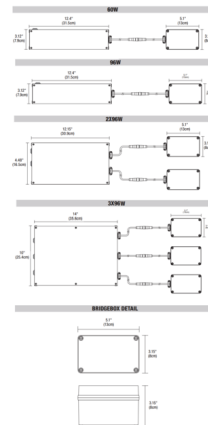

Description

The Pure Smart Wi-Fi PSBB Static White Power Supply for Recessed Square contains a Wi-Fi enabled WiZ Pro Type UR Bridgebox which allows for integration into the WiZ Pro Wireless control ecosystem. No hub required and provides single channel control of Static White LED strips. The WiZ App and Wi-Fi Room Controller from Pure Smart allow for dimming, grouping, scheduling, and the programming of preset and custom scenes. Voice control is available through integration with Amazon Alexa, Google Assistant, Siri Shortcuts, IFTTT, and SmartThings. Communicates via 2.4GHz Wi-Fi only. Accepts an input voltage in a range of 120-277V and outputs 24VDC power. Dims down to 5%. Integrated short circuit, overload, and thermal protection. Easily accessible external pushbutton allows for power cycling which triggers pairing mode to the connected smart device. The PSBB Power Supply for Recessed Square is compatible with TruQuad fixtures by PureEdge Lighting.

Specifications

COLOR	N/A
BODY FINISH	White
WATTAGE	60W
DIMMER	N/A
DIMENSIONS	12.4"W x 2.18"H x 3.12"D
BULB NOT INCLUDED	LED/60W/24V LED

Shown in white

CLICK TO VIEW PRODUCT

Notes: