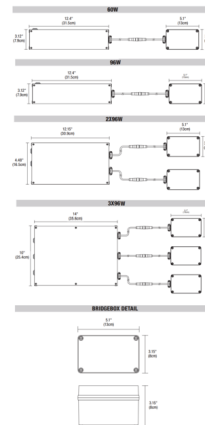

Description

The Pure Smart Wi-Fi PSBB Static White Power Supply for Saber contains a Wi-Fi enabled WiZ Pro Type UR Bridgebox which allows for integration into the WiZ Pro Wireless control ecosystem. No hub required and provides single channel control of Static White LED strips. The WiZ App and Wi-Fi Room Controller from Pure Smart allow for dimming, grouping, scheduling, and the programming of preset and custom scenes. Voice control is available through integration with Amazon Alexa, Google Assistant, Siri Shortcuts, IFTTT, and SmartThings. Communicates via 2.4GHz Wi-Fi only. Accepts an input voltage in a range of 120-277V and outputs 24VDC power. Dims down to 5%. Integrated short circuit, overload, and thermal protection. Easily accessible external pushbutton allows for power cycling which triggers pairing mode to the connected smart device. The PSBB Power Supply for Saber is compatible with Saber and Mini Saber fixtures by PureEdge Lighting.

Specifications

COLOR	N/A
BODY FINISH	White
WATTAGE	60W
DIMMER	N/A
DIMENSIONS	12.4"W x 2.18"H x 3.12"D
BULB NOT INCLUDED	LED/60W/24V LED

Shown in white

CLICK TO VIEW PRODUCT

Notes: