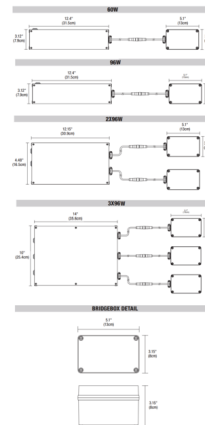

Description

The Pure Smart Wi-Fi PSBB Static White Power Supply for Suspension Geometric contains a Wi-Fi enabled WiZ Pro Type UR Bridgebox which allows for integration into the WiZ Pro Wireless control ecosystem. No hub required and provides single channel control of Static White LED strips. The WiZ App and Wi-Fi Room Controller from Pure Smart allow for dimming, grouping, scheduling, and the programming of preset and custom scenes. Voice control is available through integration with Amazon Alexa, Google Assistant, Siri Shortcuts, IFTTT, and SmartThings. Communicates via 2.4GHz Wi-Fi only. Accepts an input voltage in a range of 120-277V and outputs 24VDC power. Dims down to 5%. Integrated short circuit, overload, and thermal protection. Easily accessible external pushbutton allows for power cycling which triggers pairing mode to the connected smart device. The PSBB Power Supply for Suspension Geometric is compatible with Cirrus MIYO, Nova MIYO, Pipeline MIYO, and Zipp MIYO fixtures by PureEdge Lighting.

Specifications

COLOR	N/A
BODY FINISH	White
WATTAGE	60W
DIMMER	N/A
DIMENSIONS	12.4"W x 2.18"H x 3.12"D
BULB NOT INCLUDED	LED/60W/24V LED

Shown in white

CLICK TO VIEW PRODUCT

Notes: