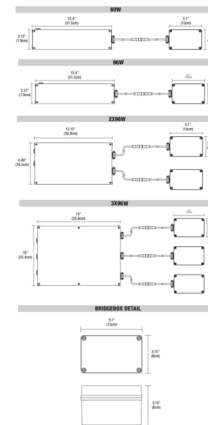

Description

The Pure Smart Wi-Fi PSBB Static White Power Supply for Suspension Linear contains a Wi-Fi enabled WiZ Pro Type UR Bridgebox which allows for integration into the WiZ Pro Wireless control ecosystem. No hub required and provides single channel control of Static White LED strips. The WiZ App and Wi-Fi Room Controller from Pure Smart allow for dimming, grouping, scheduling, and the programming of preset and custom scenes. Voice control is available through integration with Amazon Alexa, Google Assistant, Siri Shortcuts, IFTTT, and SmartThings. Communicates via 2.4GHz Wi-Fi only. Accepts an input voltage in a range of 120-277V and outputs 24VDC power. Dims down to 5%. Integrated short circuit, overload, and thermal protection. Easily accessible external pushbutton allows for power cycling which triggers pairing mode to the connected smart device. The PSBB Power Supply for Suspension Linear is compatible with Cirrus Suspension, Glide Suspension, Nimbus Suspension, Nova Suspension, Pipeline Suspension, and Zipp Suspension fixtures by PureEdge Lighting.

Specifications

COLOR	N/A
BODY FINISH	White
WATTAGE	60W
DIMMER	N/A
DIMENSIONS	12.4"W x 2.18"H x 3.12"D
BULB NOT INCLUDED	LED/60W/24V LED

Shown in white

CLICK TO VIEW PRODUCT

Notes: