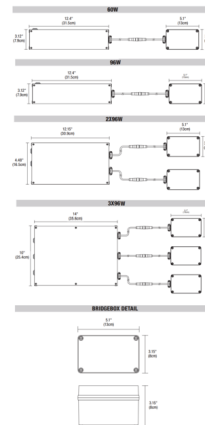

By PureEdge Lighting

Description

The Pure Smart Wi-Fi PSBB Static White Power Supply for LED Strip contains a Wi-Fi enabled WiZ Pro Type UR Bridgebox which allows for integration into the WiZ Pro Wireless control ecosystem. No hub required and provides single channel control of Static White LED strips. The WiZ App and Wi-Fi Room Controller from Pure Smart allow for dimming, grouping, scheduling, and the programming of preset and custom scenes. Voice control is available through integration with Amazon Alexa, Google Assistant, Siri Shortcuts, IFTTT, and SmartThings. Communicates via 2.4GHz Wi-Fi only. Accepts an input voltage in a range of 120-277V and outputs 24VDC power. Dims down to 5%. Integrated short circuit, overload, and thermal protection. Easily accessible external pushbutton allows for power cycling which triggers pairing mode to the connected smart device. The PSBB Power Supply for LED Strip is compatible with LED Strip / Soft Strip by PureEdge Lighting.

Specifications

COLOR	N/A
BODY FINISH	White
WATTAGE	60W
DIMMER	N/A
DIMENSIONS	12.4"W x 2.18"H x 3.12"D
BULB NOT INCLUDED	LED/60W/24V LED

Shown in white

CLICK TO VIEW PRODUCT

Notes: