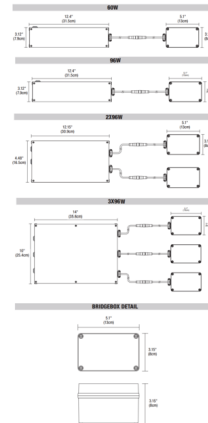

By PureEdge Lighting

Description

The Pure Smart Wi-Fi PSBB Static White Power Supply for LED Strip contains a Wi-Fi enabled WiZ Pro Type UR Bridgebox which allows for integration into the WiZ Pro Wireless control ecosystem. No hub required and provides single channel control of Static White LED strips. The WiZ App and Wi-Fi Room Controller from Pure Smart allow for dimming, grouping, scheduling, and the programming of preset and custom scenes. Voice control is available through integration with Amazon Alexa, Google Assistant, Siri Shortcuts, IFTTT, and SmartThings. Communicates via 2.4GHz Wi-Fi only. Accepts an input voltage in a range of 120-277V and outputs 24VDC power. Dims down to 5%. Integrated short circuit, overload, and thermal protection. Easily accessible external pushbutton allows for power cycling which triggers pairing mode to the connected smart device. The PSBB Power Supply for LED Strip is compatible with LED Strip / Soft Strip by PureEdge Lighting.

Shown in white

Specifications

COLOR	N/A
BODY FINISH	White
WATTAGE	96W
DIMMER	N/A
DIMENSIONS	12.4"W x 2.18"H x 3.12"D
BULB NOT INCLUDED	LED/96W/24V LED

CLICK TO VIEW PRODUCT

Notes: