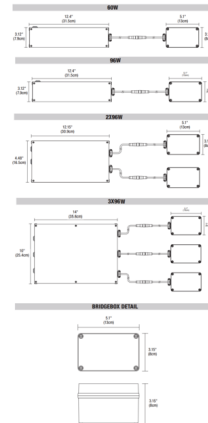

By PureEdge Lighting

Description

The Pure Smart Wi-Fi PSBB Static White Power Supply for Vanity contains a Wi-Fi enabled WiZ Pro Type UR Bridgebox which allows for integration into the WiZ Pro Wireless control ecosystem. No hub required and provides single channel control of Static White LED strips. The WiZ App and Wi-Fi Room Controller from Pure Smart allow for dimming, grouping, scheduling, and the programming of preset and custom scenes. Voice control is available through integration with Amazon Alexa, Google Assistant, Siri Shortcuts, IFTTT, and SmartThings. Communicates via 2.4GHz Wi-Fi only. Accepts an input voltage in a range of 120-277V and outputs 24VDC power. Dims down to 5%. Integrated short circuit, overload, and thermal protection. Easily accessible external pushbutton allows for power cycling which triggers pairing mode to the connected smart device. The PSBB Power Supply for Vanity is compatible with Audrey, Twiggy, Tie Stix, and Mirrors by PureEdge Lighting.

Shown in white

Specifications

COLOR	N/A
BODY FINISH	White
WATTAGE	60W
DIMMER	N/A
DIMENSIONS	12.4"W x 2.18"H x 3.12"D
BULB NOT INCLUDED	LED/60W/24V LED

CLICK TO VIEW PRODUCT

Notes: