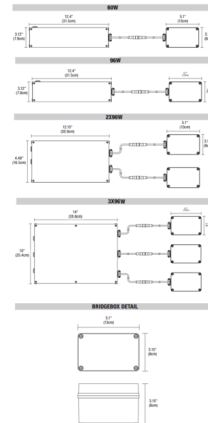

Description

The Pure Smart Wi-Fi PSBB Tunable White Power Supply for Geometric Ceiling contains a Wi-Fi enabled WiZ Pro Type UR Bridgebox which allows for integration into the WiZ Pro Wireless control ecosystem. No hub required and provides 2 channel control of the Tunable White light engines (2K6K and 27K6). The WiZ App and Wi-Fi Room Controller from Pure Smart allow for dimming, grouping, scheduling, and the programming of preset and custom scenes. Voice control is available through integration with Amazon Alexa, Google Assistant, Siri Shortcuts, IFTTT, and SmartThings. Communicates via 2.4GHz Wi-Fi only. Accepts an input voltage in a range of 120-277V and outputs 24VDC power. Dims down to 5%. Integrated short circuit, overload, and thermal protection. Easily accessible external pushbutton allows for power cycling which triggers pairing mode to the connected smart device. The PSBB Power Supply for Geometric Ceiling is compatible with Cirrus MIYO and GeoForm fixtures by PureEdge Lighting.

Specifications

COLOR	N/A
BODY FINISH	White
WATTAGE	60W
DIMMER	N/A
DIMENSIONS	12.4"W x 2.18"H x 3.12"D
BULB NOT INCLUDED	LED/60W/24V LED

Shown in white

CLICK TO VIEW PRODUCT

Notes: