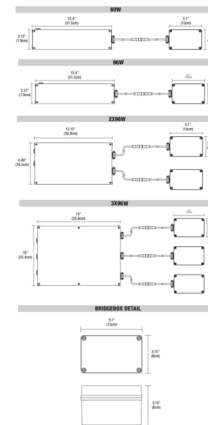

By PureEdge Lighting

Description

The Pure Smart Wi-Fi PSBB Tunable White Power Supply for Chandeliers contains a Wi-Fi enabled WiZ Pro Type UR Bridgebox which allows for integration into the WiZ Pro Wireless control ecosystem. No hub required and provides 2 channel control of the Tunable White light engines (2K6K and 27K6). The WiZ App and Wi-Fi Room Controller from Pure Smart allow for dimming, grouping, scheduling, and the programming of preset and custom scenes. Voice control is available through integration with Amazon Alexa, Google Assistant, Siri Shortcuts, IFTTT, and SmartThings. Communicates via 2.4GHz Wi-Fi only. Accepts an input voltage in a range of 120-277V and outputs 24VDC power. Dims down to 5%. Integrated short circuit, overload, and thermal protection. Easily accessible external pushbutton allows for power cycling which triggers pairing mode to the connected smart device. The PSBB Power Supply for Chandeliers is compatible with Pix Stix Cirrus, Pix Stix Tie Stix, Pix Stix Zipp, and Pix Stix Zipp Wave fixtures by PureEdge Lighting.

Specifications

COLOR	N/A
BODY FINISH	White
WATTAGE	60W
DIMMER	N/A
DIMENSIONS	12.4"W x 2.18"H x 3.12"D
BULB NOT INCLUDED	LED/60W/24V LED

Shown in white

CLICK TO VIEW PRODUCT

Notes: