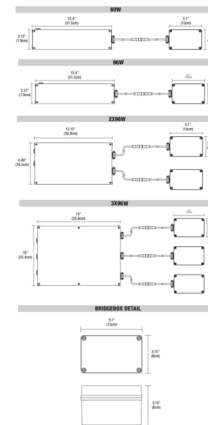

### Description

The Pure Smart Wi-Fi PSBB Tunable White Power Supply for Ceiling Linear contains a Wi-Fi enabled WiZ Pro Type UR Bridgebox which allows for integration into the WiZ Pro Wireless control ecosystem. No hub required and provides 2 channel control of the Tunable White light engines (2K6K and 27K6). The WiZ App and Wi-Fi Room Controller from Pure Smart allow for dimming, grouping, scheduling, and the programming of preset and custom scenes. Voice control is available through integration with Amazon Alexa, Google Assistant, Siri Shortcuts, IFTTT, and SmartThings. Communicates via 2.4GHz Wi-Fi only. Accepts an input voltage in a range of 120-277V and outputs 24VDC power. Dims down to 5%. Integrated short circuit, overload, and thermal protection. Easily accessible external pushbutton allows for power cycling which triggers pairing mode to the connected smart device. The PSBB Power Supply for Ceiling Linear is compatible with Cirrus Ceiling, Glide Ceiling, Nova Ceiling, and Zipp Ceiling fixtures by PureEdge Lighting.

### Specifications

COLOR	N/A
BODY FINISH	White
WATTAGE	60W
DIMMER	N/A
DIMENSIONS	12.4"W x 2.18"H x 3.12"D
BULB NOT INCLUDED	LED/60W/24V LED

Shown in white

CLICK TO VIEW PRODUCT

Notes: