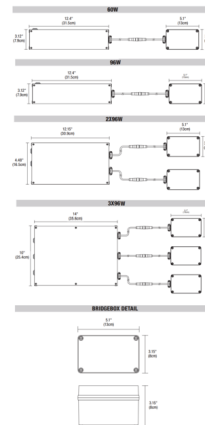

### Description

The Pure Smart Wi-Fi PSBB Tunable White Power Supply for Display contains a Wi-Fi enabled WiZ Pro Type UR Bridgebox which allows for integration into the WiZ Pro Wireless control ecosystem. No hub required and provides 2 channel control of the Tunable White light engines (2K6K and 27K6). The WiZ App and Wi-Fi Room Controller (CWW-TW-SCENE-WH) from Pure Smart allow for dimming, grouping, scheduling, and the programming of preset and custom scenes. Voice control is available through integration with Amazon Alexa, Google Assistant, Siri Shortcuts, IFTTT, and SmartThings. Communicates via 2.4GHz Wi-Fi only. Accepts an input voltage in a range of 120-277V and outputs 24VDC power. Dims down to 5%. Integrated short circuit, overload, and thermal protection. Easily accessible external pushbutton allows for power cycling which triggers pairing mode to the connected smart device. The PSBB Power Supply for Display is compatible with Pipeline fixtures from PureEdge Lighting.

### Specifications

COLOR	N/A
BODY FINISH	White
WATTAGE	60W
DIMMER	N/A
DIMENSIONS	12.4"W x 2.18"H x 3.12"D
BULB NOT INCLUDED	LED/60W/24V LED

Shown in white

CLICK TO VIEW PRODUCT

Notes: