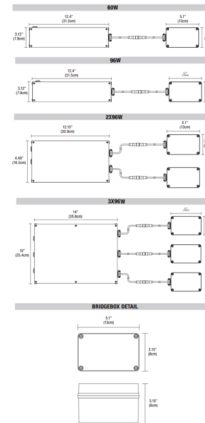

Description

The Pure Smart Wi-Fi PSBB Tunable White Power Supply for Flex Neon contains a Wi-Fi enabled WiZ Pro Type UR Bridgebox which allows for integration into the WiZ Pro Wireless control ecosystem. No hub required and provides 2 channel control of the Tunable White light engines (2K6K and 27K6). The WiZ App and Wi-Fi Room Controller from Pure Smart allow for dimming, grouping, scheduling, and the programming of preset and custom scenes. Voice control is available through integration with Amazon Alexa, Google Assistant, Siri Shortcuts, IFTTT, and SmartThings. Communicates via 2.4GHz Wi-Fi only. Accepts an input voltage in a range of 120-277V and outputs 24VDC power. Dims down to 5%. Integrated short circuit, overload, and thermal protection. Easily accessible external pushbutton allows for power cycling which triggers pairing mode to the connected smart device. The PSBB Power Supply for Flex Neon is compatible with Flex Neon fixtures by PureEdge Lighting.

Specifications

COLOR	N/A
BODY FINISH	White
WATTAGE	60W
DIMMER	N/A
DIMENSIONS	12.4"W x 2.18"H x 3.12"D
BULB NOT INCLUDED	LED/60W/24V LED

Shown in white

CLICK TO VIEW PRODUCT

Notes: