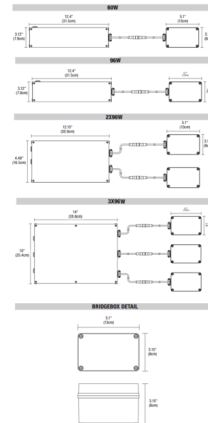

Description

The Pure Smart Wi-Fi PSBB Tunable White Power Supply for Flex Neon contains a Wi-Fi enabled WiZ Pro Type UR Bridgebox which allows for integration into the WiZ Pro Wireless control ecosystem. No hub required and provides 2 channel control of the Tunable White light engines (2K6K and 27K6). The WiZ App and Wi-Fi Room Controller from Pure Smart allow for dimming, grouping, scheduling, and the programming of preset and custom scenes. Voice control is available through integration with Amazon Alexa, Google Assistant, Siri Shortcuts, IFTTT, and SmartThings. Communicates via 2.4GHz Wi-Fi only. Accepts an input voltage in a range of 120-277V and outputs 24VDC power. Dims down to 5%. Integrated short circuit, overload, and thermal protection. Easily accessible external pushbutton allows for power cycling which triggers pairing mode to the connected smart device. The PSBB Power Supply for Flex Neon is compatible with Flex Neon fixtures by PureEdge Lighting.

Specifications

COLOR	N/A
BODY FINISH	White
WATTAGE	60W
DIMMER	N/A
DIMENSIONS	12.4"W x 2.18"H x 3.12"D
BULB NOT INCLUDED	LED/60W/24V LED

Shown in white

CLICK TO VIEW PRODUCT

Notes: