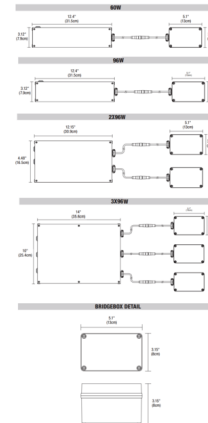

By PureEdge Lighting

Description

The Pure Smart Wi-Fi PSBB Tunable White Power Supply for Light Channel contains a Wi-Fi enabled WiZ Pro Type UR Bridgebox which allows for integration into the WiZ Pro Wireless control ecosystem. No hub required and provides 2 channel control of the Tunable White light engines (2K6K and 27K6). The WiZ App and Wi-Fi Room Controller from Pure Smart allow for dimming, grouping, scheduling, and the programming of preset and custom scenes. Voice control is available through integration with Amazon Alexa, Google Assistant, Siri Shortcuts, IFTTT, and SmartThings. Communicates via 2.4GHz Wi-Fi only. Accepts an input voltage in a range of 120-277V and outputs 24VDC power. Dims down to 5%. Integrated short circuit, overload, and thermal protection. Easily accessible external pushbutton allows for power cycling which triggers pairing mode to the connected smart device. The PSBB Power Supply for Light Channel is compatible with Light Channel Micro Grazer, Light Channel Recessed Millwork, and Light Channel Surface Mount fixtures by PureEdge Lighting.

Specifications

COLOR	N/A
BODY FINISH	White
WATTAGE	60W
DIMMER	N/A
DIMENSIONS	12.4"W x 2.18"H x 3.12"D
BULB NOT INCLUDED	LED/60W/24V LED

Shown in white

CLICK TO VIEW PRODUCT

Notes: