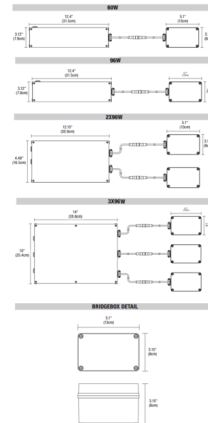

Description

The Pure Smart Wi-Fi PSBB Tunable White Power Supply for Recessed Circle contains a Wi-Fi enabled WiZ Pro Type UR Bridgebox which allows for integration into the WiZ Pro Wireless control ecosystem. No hub required and provides 2 channel control of the Tunable White light engines (2K6K and 27K6). The WiZ App and Wi-Fi Room Controller from Pure Smart allow for dimming, grouping, scheduling, and the programming of preset and custom scenes. Voice control is available through integration with Amazon Alexa, Google Assistant, Siri Shortcuts, IFTTT, and SmartThings. Communicates via 2.4GHz Wi-Fi only. Accepts an input voltage in a range of 120-277V and outputs 24VDC power. Dims down to 5%. Integrated short circuit, overload, and thermal protection. Easily accessible external pushbutton allows for power cycling which triggers pairing mode to the connected smart device. The PSBB Power Supply for Recessed Circle is compatible with TruCirque fixtures by PureEdge Lighting.

Specifications

COLOR	N/A
BODY FINISH	White
WATTAGE	60W
DIMMER	N/A
DIMENSIONS	12.4"W x 2.18"H x 3.12"D
BULB NOT INCLUDED	LED/60W/24V LED

Shown in white

CLICK TO VIEW PRODUCT

Notes: