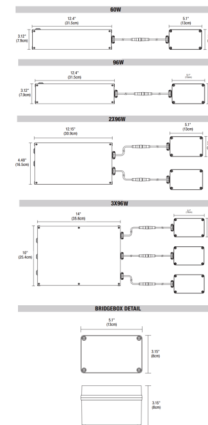

Description

The Pure Smart Wi-Fi PSBB Tunable White Power Supply for Recessed Curve contains a Wi-Fi enabled WiZ Pro Type UR Bridgebox which allows for integration into the WiZ Pro Wireless control ecosystem. No hub required and provides 2 channel control of the Tunable White light engines (2K6K and 27K6). The WiZ App and Wi-Fi Room Controller from Pure Smart allow for dimming, grouping, scheduling, and the programming of preset and custom scenes. Voice control is available through integration with Amazon Alexa, Google Assistant, Siri Shortcuts, IFTTT, and SmartThings. Communicates via 2.4GHz Wi-Fi only. Accepts an input voltage in a range of 120-277V and outputs 24VDC power. Dims down to 5%. Integrated short circuit, overload, and thermal protection. Easily accessible external pushbutton allows for power cycling which triggers pairing mode to the connected smart device. The PSBB Power Supply for Recessed Curve is compatible with TruArch and TruCurve fixtures by PureEdge Lighting.

Shown in white

Specifications

COLOR	N/A
BODY FINISH	White
WATTAGE	60W
DIMMER	N/A
DIMENSIONS	12.4"W x 2.18"H x 3.12"D
BULB NOT INCLUDED	LED/60W/24V LED

CLICK TO VIEW PRODUCT

Notes: