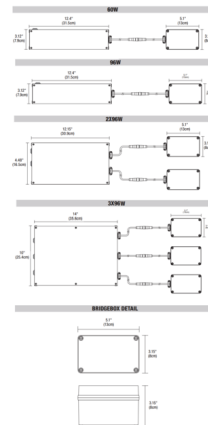

### Description

The Pure Smart Wi-Fi PSBB Tunable White Power Supply for Recessed Linear contains a Wi-Fi enabled WiZ Pro Type UR Bridgebox which allows for integration into the WiZ Pro Wireless control ecosystem. No hub required and provides 2 channel control of the Tunable White light engines (2K6K and 27K6). The WiZ App and Wi-Fi Room Controller from Pure Smart allow for dimming, grouping, scheduling, and the programming of preset and custom scenes. Voice control is available through integration with Amazon Alexa, Google Assistant, Siri Shortcuts, IFTTT, and SmartThings. Communicates via 2.4GHz Wi-Fi only. Accepts an input voltage in a range of 120-277V and outputs 24VDC power. Dims down to 5%. Integrated short circuit, overload, and thermal protection. Easily accessible external pushbutton allows for power cycling which triggers pairing mode to the connected smart device. The PSBB Power Supply for Recessed Linear is compatible with Reveal, TruLine, TruLine Trim, Veil, and Verge fixtures by PureEdge Lighting.

### Specifications

COLOR	N/A
BODY FINISH	White
WATTAGE	60W
DIMMER	N/A
DIMENSIONS	12.4"W x 2.18"H x 3.12"D
BULB NOT INCLUDED	LED/60W/24V LED

Shown in white

CLICK TO VIEW PRODUCT

Notes: