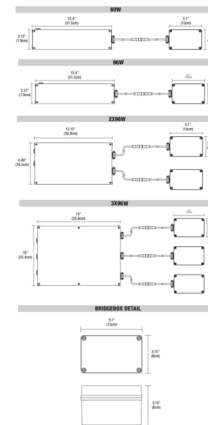

### Description

The Pure Smart Wi-Fi PSBB Tunable White Power Supply for Recessed Square contains a Wi-Fi enabled WiZ Pro Type UR Bridgebox which allows for integration into the WiZ Pro Wireless control ecosystem. No hub required and provides 2 channel control of the Tunable White light engines (2K6K and 27K6). The WiZ App and Wi-Fi Room Controller from Pure Smart allow for dimming, grouping, scheduling, and the programming of preset and custom scenes. Voice control is available through integration with Amazon Alexa, Google Assistant, Siri Shortcuts, IFTTT, and SmartThings. Communicates via 2.4GHz Wi-Fi only. Accepts an input voltage in a range of 120-277V and outputs 24VDC power. Dims down to 5%. Integrated short circuit, overload, and thermal protection. Easily accessible external pushbutton allows for power cycling which triggers pairing mode to the connected smart device. The PSBB Power Supply for Recessed Square is compatible with TruQuad fixtures by PureEdge Lighting.

### Specifications

COLOR	N/A
BODY FINISH	White
WATTAGE	60W
DIMMER	N/A
DIMENSIONS	12.4"W x 2.18"H x 3.12"D
BULB NOT INCLUDED	LED/60W/24V LED

Shown in white

CLICK TO VIEW PRODUCT

Notes: