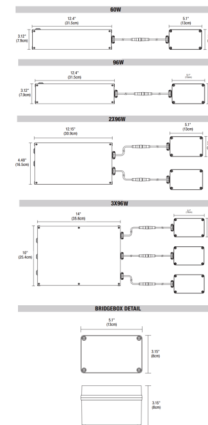

Description

The Pure Smart Wi-Fi PSBB Tunable White Power Supply for Recessed Square contains a Wi-Fi enabled WiZ Pro Type UR Bridgebox which allows for integration into the WiZ Pro Wireless control ecosystem. No hub required and provides 2 channel control of the Tunable White light engines (2K6K and 27K6). The WiZ App and Wi-Fi Room Controller from Pure Smart allow for dimming, grouping, scheduling, and the programming of preset and custom scenes. Voice control is available through integration with Amazon Alexa, Google Assistant, Siri Shortcuts, IFTTT, and SmartThings. Communicates via 2.4GHz Wi-Fi only. Accepts an input voltage in a range of 120-277V and outputs 24VDC power. Dims down to 5%. Integrated short circuit, overload, and thermal protection. Easily accessible external pushbutton allows for power cycling which triggers pairing mode to the connected smart device. The PSBB Power Supply for Recessed Square is compatible with TruQuad fixtures by PureEdge Lighting.

Shown in white

Specifications

COLOR	N/A
BODY FINISH	White
WATTAGE	192W
DIMMER	N/A
DIMENSIONS	14"W x 3"H x 10"D
BULB NOT INCLUDED	LED/192W/24V LED

CLICK TO VIEW PRODUCT

Notes: