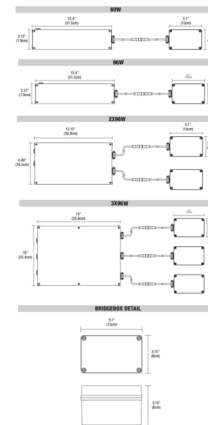

Description

The Pure Smart Wi-Fi PSBB Tunable White Power Supply for Saber contains a Wi-Fi enabled WiZ Pro Type UR Bridgebox which allows for integration into the WiZ Pro Wireless control ecosystem. No hub required and provides 2 channel control of the Tunable White light engines (2K6K and 27K6). The WiZ App and Wi-Fi Room Controller from Pure Smart allow for dimming, grouping, scheduling, and the programming of preset and custom scenes. Voice control is available through integration with Amazon Alexa, Google Assistant, Siri Shortcuts, IFTTT, and SmartThings. Communicates via 2.4GHz Wi-Fi only. Accepts an input voltage in a range of 120-277V and outputs 24VDC power. Dims down to 5%. Integrated short circuit, overload, and thermal protection. Easily accessible external pushbutton allows for power cycling which triggers pairing mode to the connected smart device. The PSBB Power Supply for Saber is compatible with Saber and Mini Saber fixtures by PureEdge Lighting.

Specifications

COLOR	N/A
BODY FINISH	White
WATTAGE	60W
DIMMER	N/A
DIMENSIONS	12.4"W x 2.18"H x 3.12"D
BULB NOT INCLUDED	LED/60W/24V LED

Shown in white

CLICK TO VIEW PRODUCT

Notes: