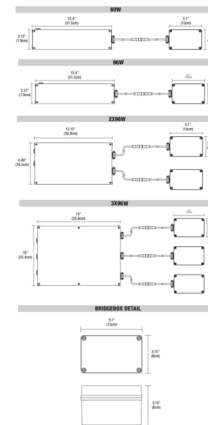

### Description

The Pure Smart Wi-Fi PSBB Tunable White Power Supply for Suspension Geometric contains a Wi-Fi enabled WiZ Pro Type UR Bridgebox which allows for integration into the WiZ Pro Wireless control ecosystem. No hub required and provides 2 channel control of the Tunable White light engines (2K6K and 27K6). The WiZ App and Wi-Fi Room Controller from Pure Smart allow for dimming, grouping, scheduling, and the programming of preset and custom scenes. Voice control is available through integration with Amazon Alexa, Google Assistant, Siri Shortcuts, IFTTT, and SmartThings. Communicates via 2.4GHz Wi-Fi only. Accepts an input voltage in a range of 120-277V and outputs 24VDC power. Dims down to 5%. Integrated short circuit, overload, and thermal protection. Easily accessible external pushbutton allows for power cycling which triggers pairing mode to the connected smart device. The PSBB Power Supply for Suspension Geometric is compatible with Cirrus MIYO, Nova MIYO, Pipeline MIYO, and Zipp MIYO fixtures by PureEdge Lighting.

### Specifications

COLOR	N/A
BODY FINISH	White
WATTAGE	60W
DIMMER	N/A
DIMENSIONS	12.4"W x 2.18"H x 3.12"D
BULB NOT INCLUDED	LED/60W/24V LED

Shown in white

CLICK TO VIEW PRODUCT

Notes: