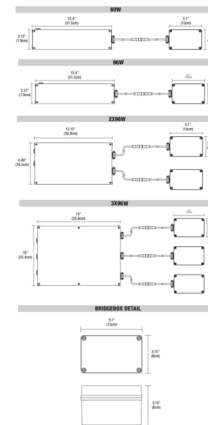

Description

The Pure Smart Wi-Fi PSBB Tunable White Power Supply for Suspension Linear contains a Wi-Fi enabled WiZ Pro Type UR Bridgebox which allows for integration into the WiZ Pro Wireless control ecosystem. No hub required and provides 2 channel control of the Tunable White light engines (2K6K and 27K6). The WiZ App and Wi-Fi Room Controller from Pure Smart allow for dimming, grouping, scheduling, and the programming of preset and custom scenes. Voice control is available through integration with Amazon Alexa, Google Assistant, Siri Shortcuts, IFTTT, and SmartThings. Communicates via 2.4GHz Wi-Fi only. Accepts an input voltage in a range of 120-277V and outputs 24VDC power. Dims down to 5%. Integrated short circuit, overload, and thermal protection. Easily accessible external pushbutton allows for power cycling which triggers pairing mode to the connected smart device. The PSBB Power Supply for Suspension Linear is compatible with Cirrus Suspension, Glide Suspension, Nimbus Suspension, Nova Suspension, Pipeline Suspension, and Zipp Suspension fixtures by PureEdge Lighting.

Specifications

COLOR	N/A
BODY FINISH	White
WATTAGE	60W
DIMMER	N/A
DIMENSIONS	12.4"W x 2.18"H x 3.12"D
BULB NOT INCLUDED	LED/60W/24V LED

Shown in white

CLICK TO VIEW PRODUCT

Notes: