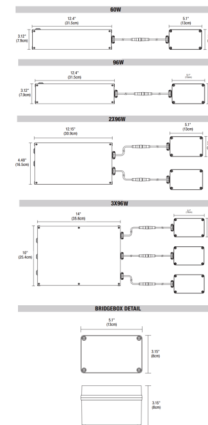

Description

The Pure Smart Wi-Fi PSBB Tunable White Power Supply for LED Strip contains a Wi-Fi enabled WiZ Pro Type UR Bridgebox which allows for integration into the WiZ Pro Wireless control ecosystem. No hub required and provides 2 channel control of the Tunable White light engines (2K6K and 27K6). The WiZ App and Wi-Fi Room Controller from Pure Smart allow for dimming, grouping, scheduling, and the programming of preset and custom scenes. Voice control is available through integration with Amazon Alexa, Google Assistant, Siri Shortcuts, IFTTT, and SmartThings. Communicates via 2.4GHz Wi-Fi only. Accepts an input voltage in a range of 120-277V and outputs 24VDC power. Dims down to 5%. Integrated short circuit, overload, and thermal protection. Easily accessible external pushbutton allows for power cycling which triggers pairing mode to the connected smart device. The PSBB Power Supply for LED Strip is compatible with LED Strip / Soft Strip by PureEdge Lighting.

Shown in white

Specifications

COLOR	N/A
BODY FINISH	White
WATTAGE	60W
DIMMER	N/A
DIMENSIONS	12.4"W x 2.18"H x 3.12"D
BULB NOT INCLUDED	LED/60W/24V LED

CLICK TO VIEW PRODUCT

Notes: