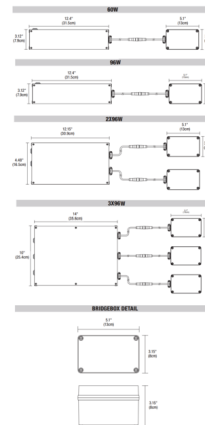

### Description

The Pure Smart Wi-Fi PSBB Tunable White Power Supply for Vanity contains a Wi-Fi enabled WiZ Pro Type UR Bridgebox which allows for integration into the WiZ Pro Wireless control ecosystem. No hub required and provides 2 channel control of the Tunable White light engines (2K6K and 27K6). The WiZ App and Wi-Fi Room Controller from Pure Smart allow for dimming, grouping, scheduling, and the programming of preset and custom scenes. Voice control is available through integration with Amazon Alexa, Google Assistant, Siri Shortcuts, IFTTT, and SmartThings. Communicates via 2.4GHz Wi-Fi only. Accepts an input voltage in a range of 120-277V and outputs 24VDC power. Dims down to 5%. Integrated short circuit, overload, and thermal protection. Easily accessible external pushbutton allows for power cycling which triggers pairing mode to the connected smart device. The PSBB Power Supply for Vanity is compatible with Audrey, Twiggy, Tie Stix, and Mirrors by PureEdge Lighting.

### Specifications

COLOR	N/A
BODY FINISH	White
WATTAGE	60W
DIMMER	N/A
DIMENSIONS	12.4"W x 2.18"H x 3.12"D
BULB NOT INCLUDED	LED/60W/24V LED

Shown in white

CLICK TO VIEW PRODUCT

Notes: