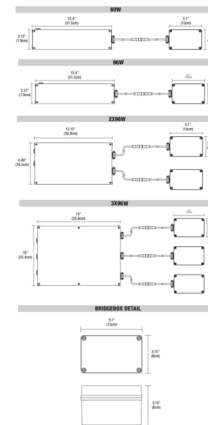

Description

The Pure Smart Wi-Fi PSBB RGBTW Power Supply for Recessed Curve contains a Wi-Fi enabled WiZ Pro Type UR Bridgebox which allows for integration into the WiZ Pro Wireless control ecosystem. No hub required and provides 5 channel full color control of the TruColor RGBTW Light Engine. The WiZ App, WiZ Pro Dashboard, and Room Controllers (CWW-TW-SCENEWH and CWR-TW-SCENE-WH) from Pure Smart allow for dimming, CCT selection, grouping, scheduling, and the programming of preset and custom scenes. Voice control is available through integration with Amazon Alexa, Google Assistant, Siri Shortcuts, IFTTT, and SmartThings. Communicates via 2.4GHz Wi-Fi only. Accepts an input voltage in a range of 120-277V and outputs 24VDC power. Dims down to 5%. Integrated short circuit, overload, and thermal protection. Easily accessible external pushbutton allows for power cycling which triggers pairing mode to the connected smart device. The PSBB RGBTW Power Supply for Saber is compatible with Recessed Curve fixtures by PureEdge Lighting. NOTE: TC5W5 Power Supply: 5 Watts RGB and 5 Watts Tunable White TC5W7 Power Supply: 5 Watts RGB and 7 Watts Tunable White TC5W10 Power Supply: 5 Watts RGB and 10 Watts Tunable White

Specifications

COLOR	N/A
BODY FINISH	White
WATTAGE	5W
DIMMER	N/A
DIMENSIONS	12.4"W x 2.18"H x 3.12"D
BULB INCLUDED	LED/5W/24V LED

Shown in white

CLICK TO VIEW PRODUCT

Notes: