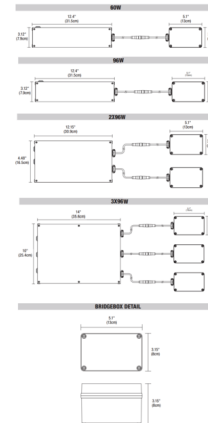

Description

The Pure Smart Wi-Fi PSBB RGBTW Power Supply for Recessed Curve contains a Wi-Fi enabled WiZ Pro Type UR Bridgebox which allows for integration into the WiZ Pro Wireless control ecosystem. No hub required and provides 5 channel full color control of the TruColor RGBTW Light Engine. The WiZ App, WiZ Pro Dashboard, and Room Controllers (CWW-TW-SCENEWH and CWR-TW-SCENE-WH) from Pure Smart allow for dimming, CCT selection, grouping, scheduling, and the programming of preset and custom scenes. Voice control is available through integration with Amazon Alexa, Google Assistant, Siri Shortcuts, IFTTT, and SmartThings. Communicates via 2.4GHz Wi-Fi only. Accepts an input voltage in a range of 120-277V and outputs 24VDC power. Dims down to 5%. Integrated short circuit, overload, and thermal protection. Easily accessible external pushbutton allows for power cycling which triggers pairing mode to the connected smart device. The PSBB RGBTW Power Supply for Saber is compatible with Recessed Curve fixtures by PureEdge Lighting. NOTE: TC5W5 Power Supply: 5 Watts RGB and 5 Watts Tunable White TC5W7 Power Supply: 5 Watts RGB and 7 Watts Tunable White TC5W10 Power Supply: 5 Watts RGB and 10 Watts Tunable White

Shown in white

Specifications

COLOR	N/A
BODY FINISH	White
WATTAGE	5W
DIMMER	N/A
DIMENSIONS	12.4"W x 2.18"H x 3.12"D
BULB INCLUDED	LED/5W/24V LED

CLICK TO VIEW PRODUCT

Notes: