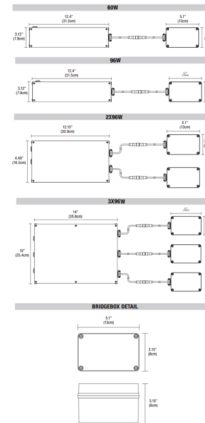

### Description

The Pure Smart Wi-Fi PSBB RGBTW Power Supply for Saber contains a Wi-Fi enabled WiZ Pro Type UR Bridgebox which allows for integration into the WiZ Pro Wireless control ecosystem. No hub required and provides 5 channel full color control of the TruColor RGBTW Light Engine. The WiZ App, WiZ Pro Dashboard, and Room Controllers (CWW-TW-SCENEWH and CWR-TW-SCENE-WH) from Pure Smart allow for dimming, CCT selection, grouping, scheduling, and the programming of preset and custom scenes. Voice control is available through integration with Amazon Alexa, Google Assistant, Siri Shortcuts, IFTTT, and SmartThings. Communicates via 2.4GHz Wi-Fi only. Accepts an input voltage in a range of 120-277V and outputs 24VDC power. Dims down to 5%. Integrated short circuit, overload, and thermal protection. Easily accessible external pushbutton allows for power cycling which triggers pairing mode to the connected smart device. The PSBB RGBTW Power Supply for Saber is compatible with Saber fixtures by PureEdge Lighting. NOTE: TC5W5 Power Supply: 5 Watts RGB and 5 Watts Tunable White TC5W7 Power Supply: 5 Watts RGB and 7 Watts Tunable White TC5W10 Power Supply: 5 Watts RGB and 10 Watts Tunable White

### Specifications

COLOR	N/A
BODY FINISH	White
WATTAGE	5W
DIMMER	N/A
DIMENSIONS	12.4"W x 2.18"H x 3.12"D
BULB INCLUDED	LED/5W/24V LED

Shown in white

CLICK TO VIEW PRODUCT

Notes: