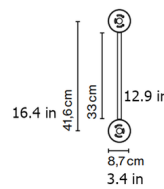

### Specifications

COLOR	N/A
BODY FINISH	Black
WATTAGE	N/A
DIMMER	Low Voltage Electronic
DIMENSIONS	N/A
BULB	N/A
COUNTRY OF ORIGIN	Spain

Shown in black

Accessory x2

Accessory x3

CLICK TO VIEW PRODUCT

Notes: