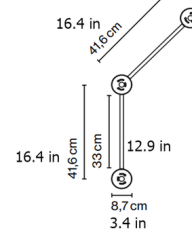

### Specifications

COLOR	N/A
BODY FINISH	Black
WATTAGE	N/A
DIMMER	Low Voltage Electronic
DIMENSIONS	N/A
BULB	N/A
COUNTRY OF ORIGIN	Spain

Shown in black

Accessory x2

Accessory x3

CLICK TO VIEW PRODUCT

Notes: