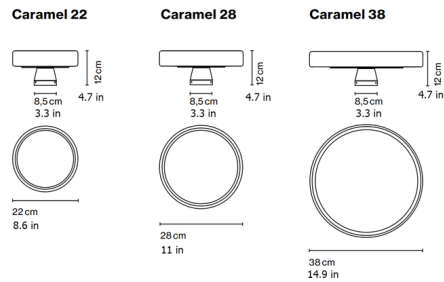

CLICK TO VIEW PRODUCT

Notes: