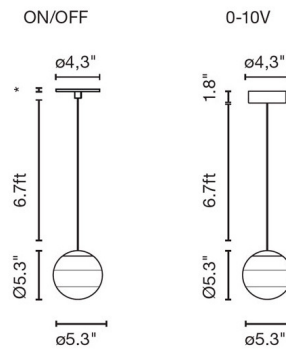

CLICK TO VIEW PRODUCT

Notes: