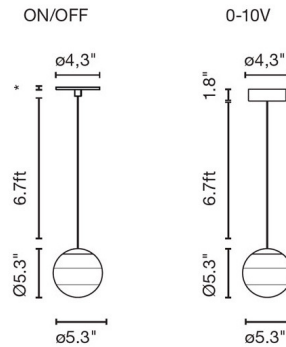

CLICK TO VIEW PRODUCT

Notes: