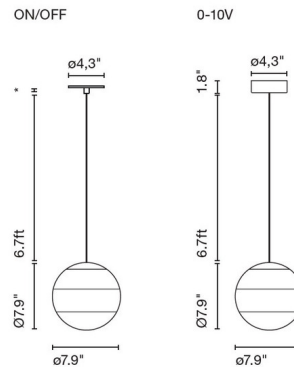

CLICK TO VIEW PRODUCT

Notes: