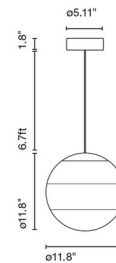

### Specifications

COLOR . . . . . Burgundy  
BODY FINISH . . . . . Black  
WATTAGE . . . . . 11.5W  
DIMMER . . . . . 0-10V  
DIMENSIONS . . . . . 11.8"W x 11.8"H  
INTEGRATED LED MODULE . . . . . 1 x LED/11.5W/120V LED  
COUNTRY OF ORIGIN . . . . . Spain