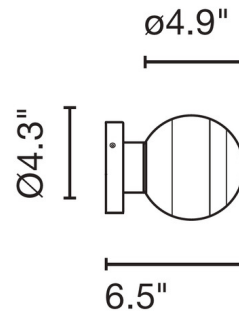

CLICK TO VIEW PRODUCT

Notes: