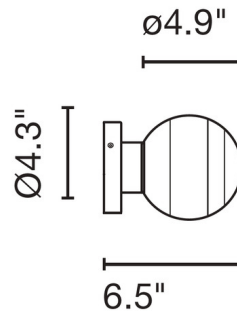

Shown in brushed brass / cream

Specifications

COLOR	Cream
BODY FINISH	Brushed Brass
WATTAGE	8W
DIMMER	Low Voltage Electronic
DIMENSIONS	4.9"W x 4.9"H x 6.5"D
INTEGRATED LED MODULE	1 x LED/8W/120V LED
COUNTRY OF ORIGIN	Spain

Technical Information

COLOR RENDERING	90 CRI
LAMP COLOR	2700K
LUMENS/WATT	95.63
LUMINOUS FLUX	765 lumens

CLICK TO VIEW PRODUCT

Notes: