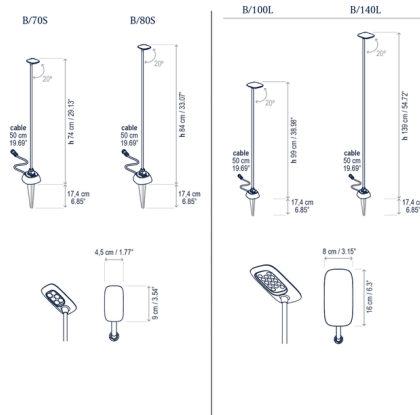

Lightology

lightology.com
866-954-4489
05-24-26

Project: _____
Company: _____
Location: _____ Fixture Type: _____
SPEC #: **BOV1416242**
Approved On: _____ Approved By: _____

Birdie Straight Outdoor Bollard By Bover

Description

Inspired by the elegance of flamingos, the Birdie Straight Outdoor Bollard blends into nature to produce pleasant illumination. A slender pole supports a discrete, adjustable head, allowing for diffuse and even lighting of outdoor paths and natural areas.

Specifications

COLOR	N/A
BODY FINISH	Graphite Brown
WATTAGE	2.7W
DIMMER	Included
DIMENSIONS	3.54"W x 29.13"H
INTEGRATED LED MODULE	1x LED/2.65W/24V LED
COUNTRY OF ORIGIN	Spain

Technical Information

COLOR RENDERING	90 CRI
LAMP COLOR	2700K
LUMENS/WATT	91.70
LUMINOUS FLUX	243 lumens

Notes:

Shown in graphite brown

CLICK TO VIEW PRODUCT