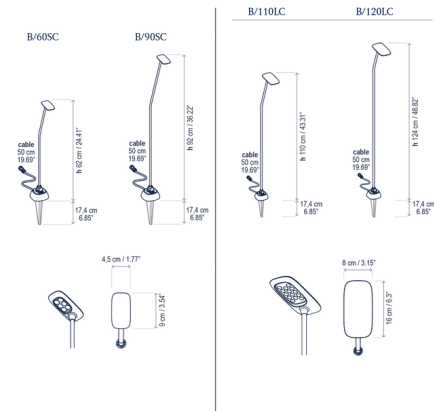

Description

Inspired by the elegance of flamingos, the Birdie Curved Outdoor Bollard blends into nature to produce pleasant illumination. A slender pole supports a discrete, adjustable head, allowing for diffuse and even lighting of outdoor paths and natural areas. Note: Requires 24V transformer sold separately. Dimmable with built-in potentiometer.

Specifications

COLOR	N/A
BODY FINISH	Graphite Brown
WATTAGE	2.7W
DIMMER	Included
DIMENSIONS	3.54"W x 24.41"H
INTEGRATED LED MODULE	1x LED/2.65W/24V LED
COUNTRY OF ORIGIN	Spain

Technical Information

COLOR RENDERING	90 CRI
LAMP COLOR	2700K
LUMENS/WATT	91.70
LUMINOUS FLUX	243 lumens

Shown in graphite brown

CLICK TO VIEW PRODUCT

Notes: