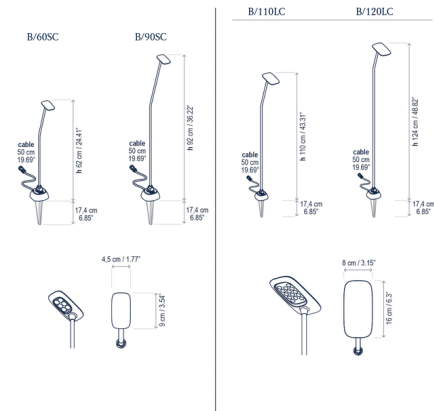

Lightology

lightology.com
866-954-4489
05-21-26

Project: _____

Company: _____

Location: _____ Fixture Type: _____

SPEC #: **BOV1416244**

Approved On: _____ Approved By: _____

Birdie Curved Outdoor Bollard By Bover

Description

Inspired by the elegance of flamingos, the Birdie Curved Outdoor Bollard blends into nature to produce pleasant illumination. A slender pole supports a discrete, adjustable head, allowing for diffuse and even lighting of outdoor paths and natural areas. Note: Requires 24V transformer sold separately. Dimmable with built-in potentiometer.

Shown in graphite brown

Specifications

COLOR	N/A
BODY FINISH	Graphite Brown
WATTAGE	2.7W
DIMMER	Included
DIMENSIONS	3.54"W x 24.41"H
INTEGRATED LED MODULE	1x LED/2.65W/24V LED
COUNTRY OF ORIGIN	Spain

Technical Information

COLOR RENDERING	90 CRI
LAMP COLOR	2700K
LUMENS/WATT	91.70
LUMINOUS FLUX	243 lumens

CLICK TO VIEW PRODUCT

Notes: